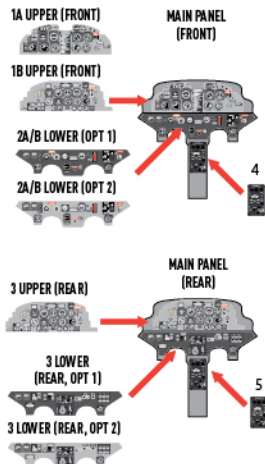

LOCKHEED T33 INSTRUMENT PANELS (ACADEMY)

SEAT ARM RESTS

NOTE: Some areas such as the main instrument panel need to be sanded smooth to get best application of decal. Use of PVA or decal fix is advised to stick decal in place (due to the thicker nature of the printing technique the standard decal sheet adhesive may not be adequate to hold the decal in place).